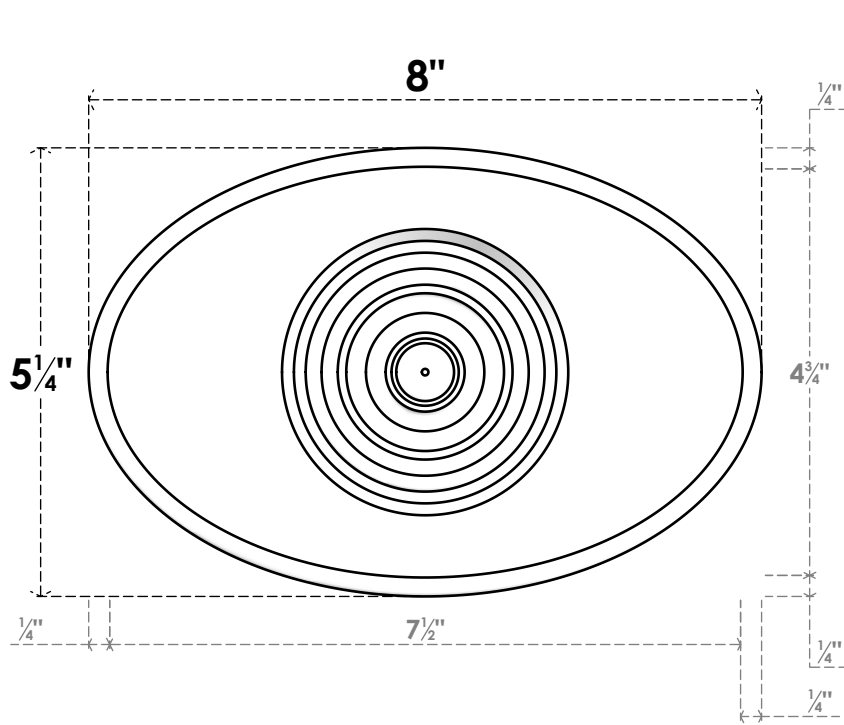

# ROSP080X053X075DAL04

8"W X 5 1/4"H X 3/4"P STANDARD DALTON BULLSEYE ROSETTE WITH ROUNDED EDGE, ARCHITECTURAL GRADE PVC

**FRONT**

**SIDE**

EKENA MILLWORK  
2300 WEST MAIN ST.  
CLARKSVILLE, TX 75426  
TOLL FREE: 866-607-0453  
WWW.EKENAMILLWORK.COM

**NOTES**

1. INSTALLATION TO BE COMPLETED IN ACCORDANCE WITH MANUFACTURER'S SPECIFICATIONS.
2. DRAWING MAY NOT BE TO SCALE
3. THIS DRAWING IS INTENDED FOR DESIGN AND PLANNING PURPOSES ONLY.
4. ALL INFORMATION CONTAINED HEREIN WAS CURRENT AT THE TIME OF DEVELOPMENT BUT MUST BE REVIEWED AND APPROVED BY THE PRODUCT MANUFACTURER TO BE CONSIDERED ACCURATE.
5. ARCHITECTURAL GRADE PVC PRODUCTS ARE MADE FROM EXPANDED CELLULAR PVC AND COME NATURALLY WHITE BUT MAY BE PAINTED