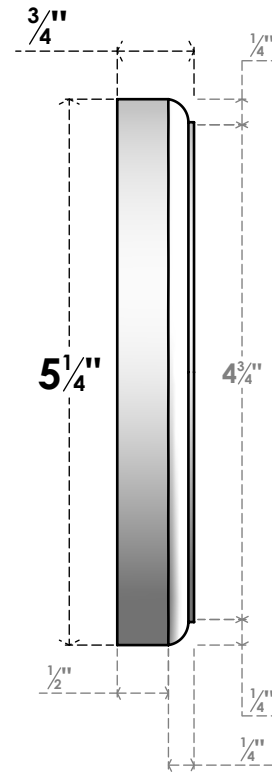

# ROSP080X053X075DAL04

8"W X 5 1/4"H X 3/4"P STANDARD DALTON BULLSEYE ROSETTE WITH ROUNDED EDGE, ARCHITECTURAL GRADE PVC

**FRONT**

**SIDE**

EKENA MILLWORK  
2300 WEST MAIN ST.  
CLARKSVILLE, TX 75426  
TOLL FREE: 866-607-0453  
WWW.EKENAMILLWORK.COM

**NOTES**

1. INSTALLATION TO BE COMPLETED IN ACCORDANCE WITH MANUFACTURER'S SPECIFICATIONS.
2. DRAWING MAY NOT BE TO SCALE
3. THIS DRAWING IS INTENDED FOR DESIGN AND PLANNING PURPOSES ONLY.
4. ALL INFORMATION CONTAINED HEREIN WAS CURRENT AT THE TIME OF DEVELOPMENT BUT MUST BE REVIEWED AND APPROVED BY THE PRODUCT MANUFACTURER TO BE CONSIDERED ACCURATE.
5. ARCHITECTURAL GRADE PVC PRODUCTS ARE MADE FROM EXPANDED CELLULAR PVC AND COME NATURALLY WHITE BUT MAY BE PAINTED